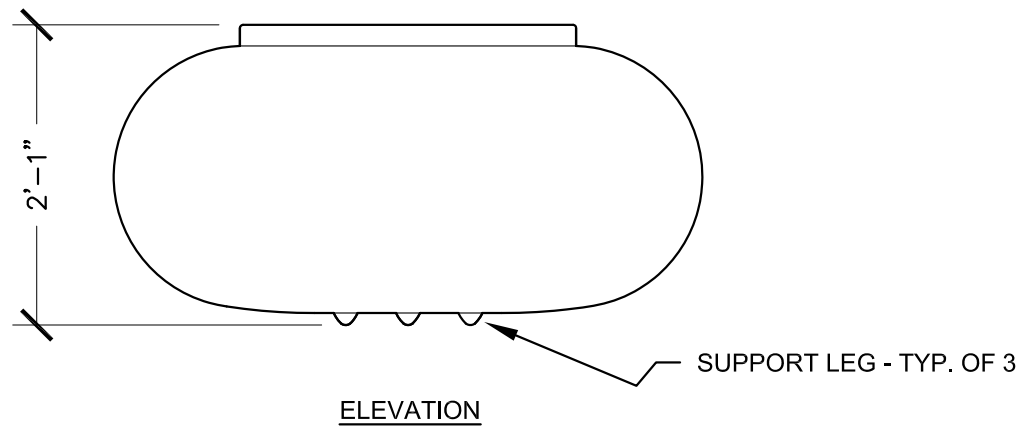

PLAN VIEW

Robinson Iron

4FT 1 INCH IMMOVABLE POT